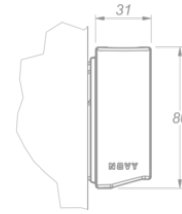

Lighting
Novy Wall 185
Mineral White

EAN 5414425253982

Functions & features

- Control method Gesture Control

Dimensions

- Product dimensions (WxDxH) (mm) 1837 x 31 x 80
- Min mounting height above worktop (mm) 450

Technical specifications

- Maximum power (W) 74
- Voltage appliance (V) 100-240
- Frequency (Hz) 50-60
- Power consumption in stand-by-mode (Ps) (W) 0
- Net weight (kg) 3
- Safetyclass II

A (1:2)