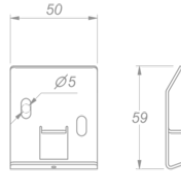

Lighting
Novy Wall 185
Mineral White

EAN 5414425253982

Functions & features

- Control method Gesture Control

Dimensions

- Product dimensions (WxDxH) (mm) 1837 x 31 x 80
- Min mounting height above worktop (mm) 450

Technical specifications

- Maximum power (W) 74
- Voltage appliance (V) 100-240
- Frequency (Hz) 50-60
- Power consumption in stand-by-mode (Ps) (W) 0
- Net weight (kg) 3
- Safetyclass II

A (1:2)